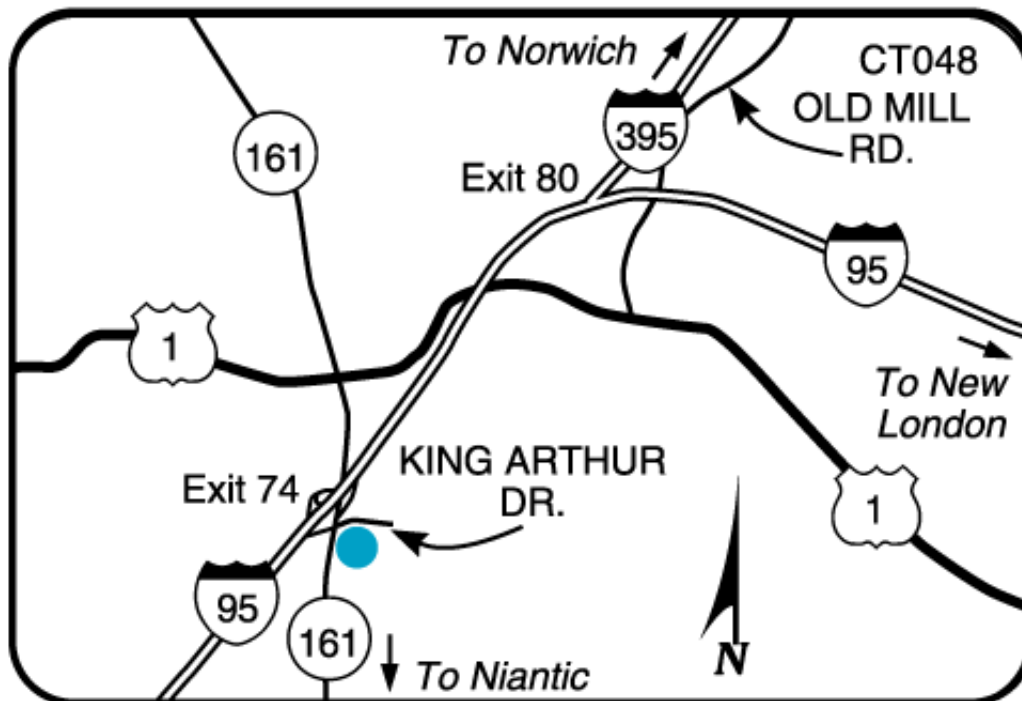

100% SATISFACTION GUARANTEED

The Sleep Inn & Suites, E. Lyme located right off I-95 at exit 74 with easy access to all of the following:

- Minutes to Mohegan Sdun & Foxwoods Casino
- Historic Mystic Seaport/Mysdtic Aquarium (15 minutes)
- Gillette's Castle (12 minutes)

Area Businesses:

- M & M Hospital (10.0m/16.1km N)
- U.S. Coast Guard (10.0m/16.1km N)
- UCONN (15.0m/24.1km N)

Area Transportation:

- Groton-New London Arpt. (10.0m/16.1km N)
- Bradley Int'l. Airport (60.0m/96.5km N)

**Some amenities/programs are not available at all US locations.

+In some rooms.

Sleep Inn , Inn & Suites

Local Map:

Directions to Our Hotel:

I-95 South exit 74. Right turn. First traffic light turn left. Hotel on right side. I-95 North exit 74 straight. Hotel on right side.